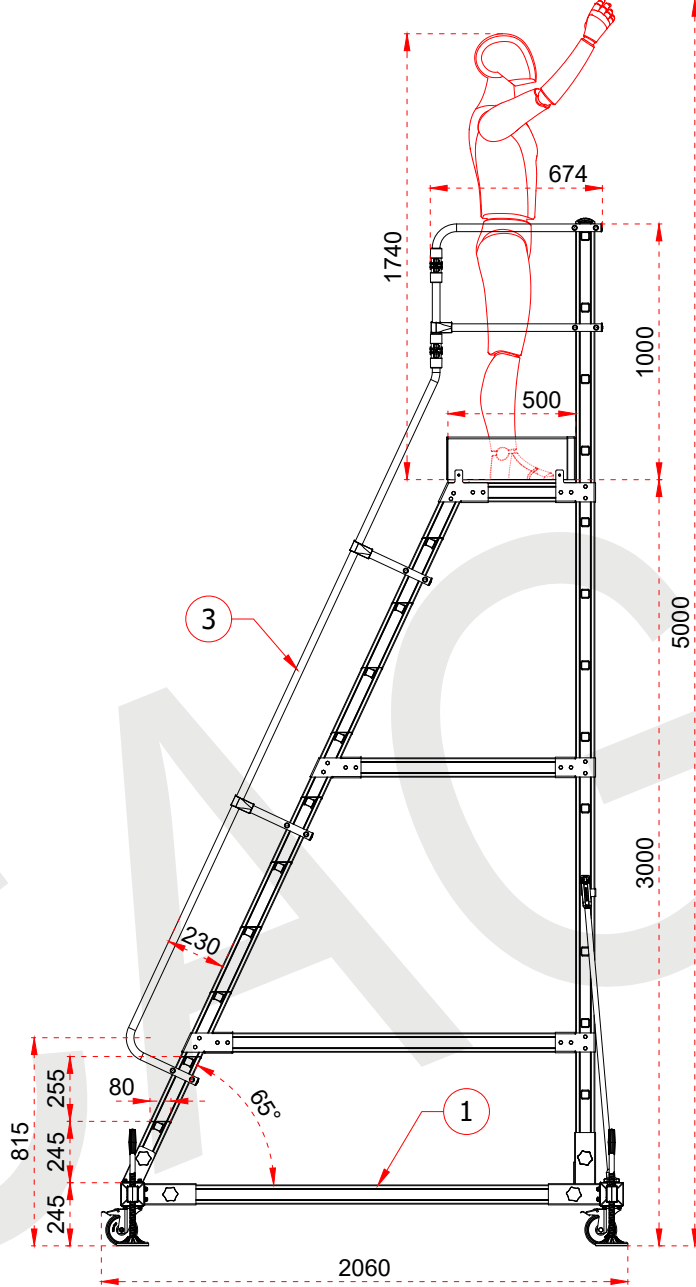

1	75 x 25 x 1,5 mm
2	80 x 57 x 1,5 mm
3	Ø30 x 3 mm

Certificate  
EN 131-7  
Norm

max.  
150  
kg

ÜRÜN ADI Raf ve Depolama Platformları  
PRODUCT NAME Shelf Ladders & Stock Area Platforms  
ÜRÜN NO RD0012-3,0 (11+1)  
PRODUCT NO