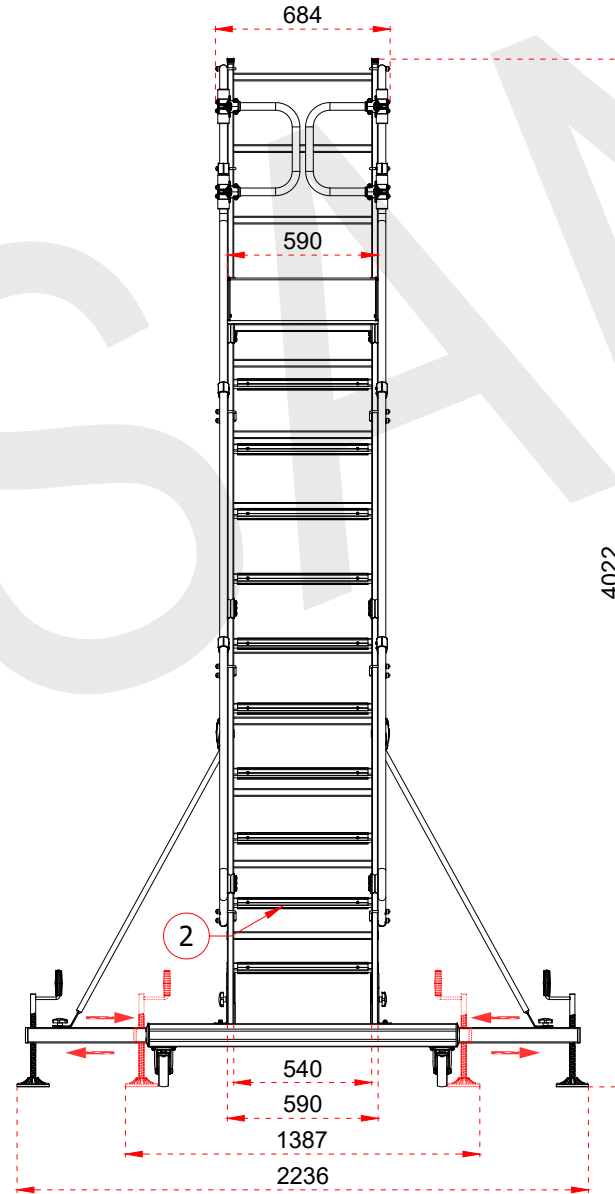

1	75 x 25 x 1,5 mm
2	80 x 57 x 1,5 mm
3	Ø30 x 3 mm

Certificate  
EN 131-7  
Norm

max.  
150  
kg

ÜRÜN ADI Raf ve Depolama Platformları  
PRODUCT NAME Shelf Ladders & Stock Area Platforms  
ÜRÜN NO RD0012-3,0 (11+1)  
PRODUCT NO